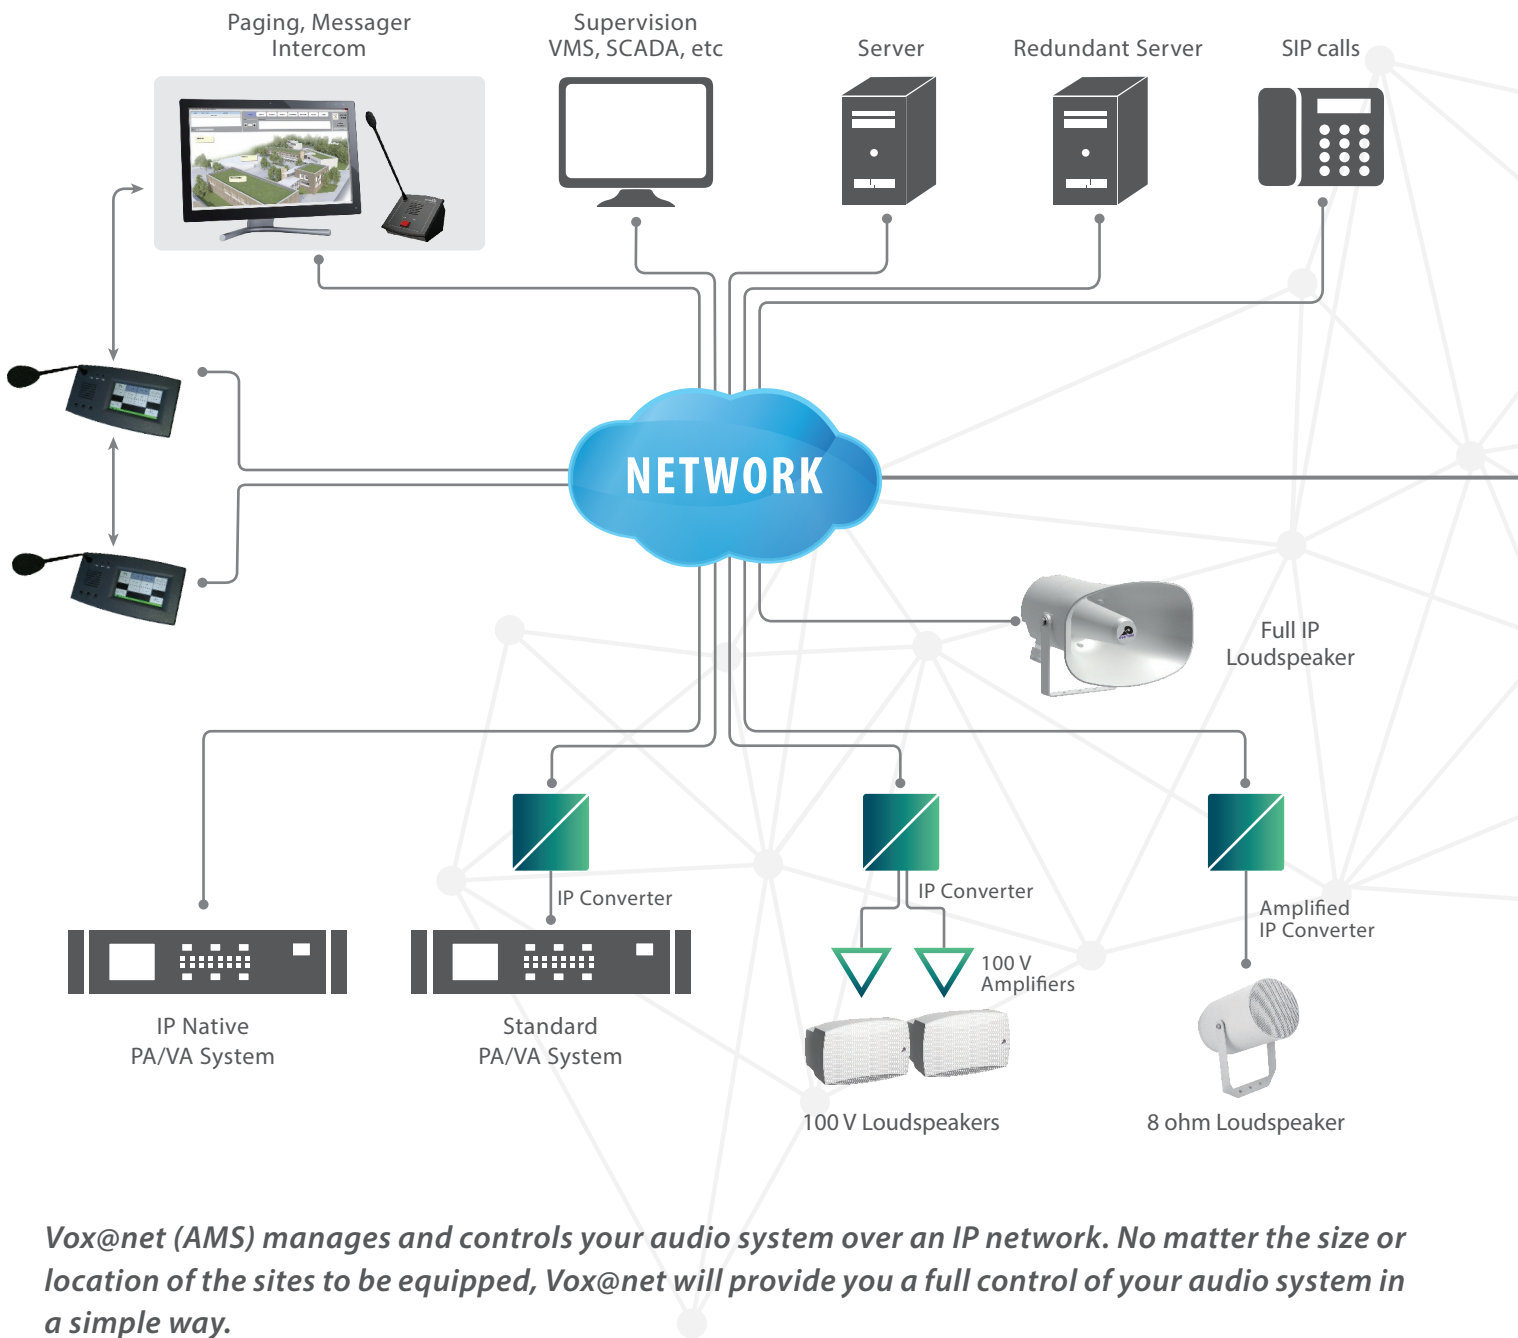

Vox@net

AUDIO MANAGEMENT SOFTWARE

AUDIO MANAGEMENT SOFTWARE

- Supports the majority of IP audio protocols and formats
- Programming of messages, music, audio levels, and scenario management
- Supervision of all system elements
- Support for current telephony standards
- Bandwidth optimization on the used network
- Customization of access and interface by user
- Archiving of operation details for easy storage and management
- Plug-in based architecture for specific features and interfacing
- Intercom between users
- Manages all types of PA/VA system

Vox@net (AMS) manages and controls your audio system over an IP network. No matter the size or location of the sites to be equipped, Vox@net will provide you a full control of your audio system in a simple way.

KEY ADVANTAGES OF THE SERVER

- Windows Service with redundancy and/or replication option
- Organization and management of messages accessible by clients
- Busy states, priorities and queue management
- Supervision interface through standard protocols
- Centralization of all files (messages, configurations, history, ...)

High Audio Quality

Scheduler

Volume Control

Intercom

IP Audio Distribution

Customizable GUI

SIP Calls

Conventional PA/VA System